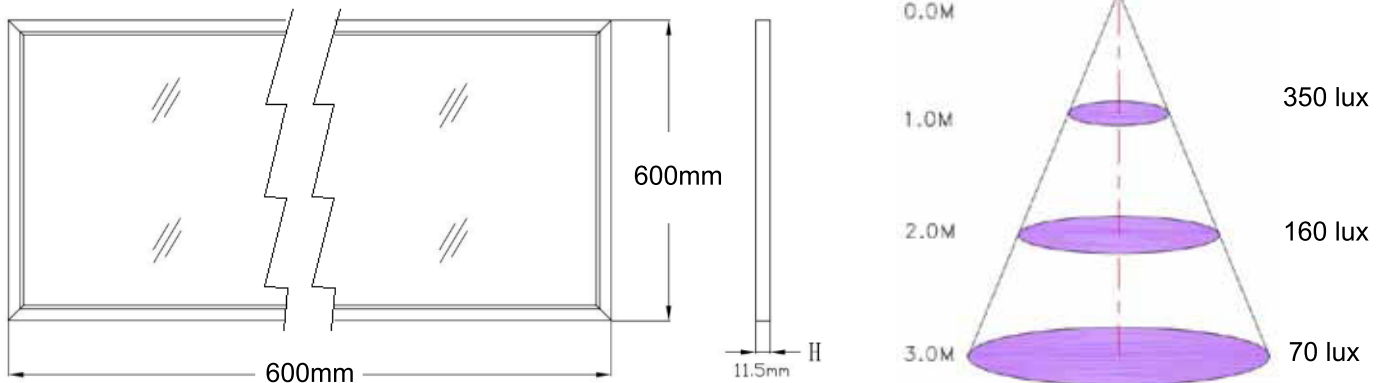

(2x2) LED Panel Light

UL-P4-40W CNS(DLC)

Dimension and Illumination Diagram